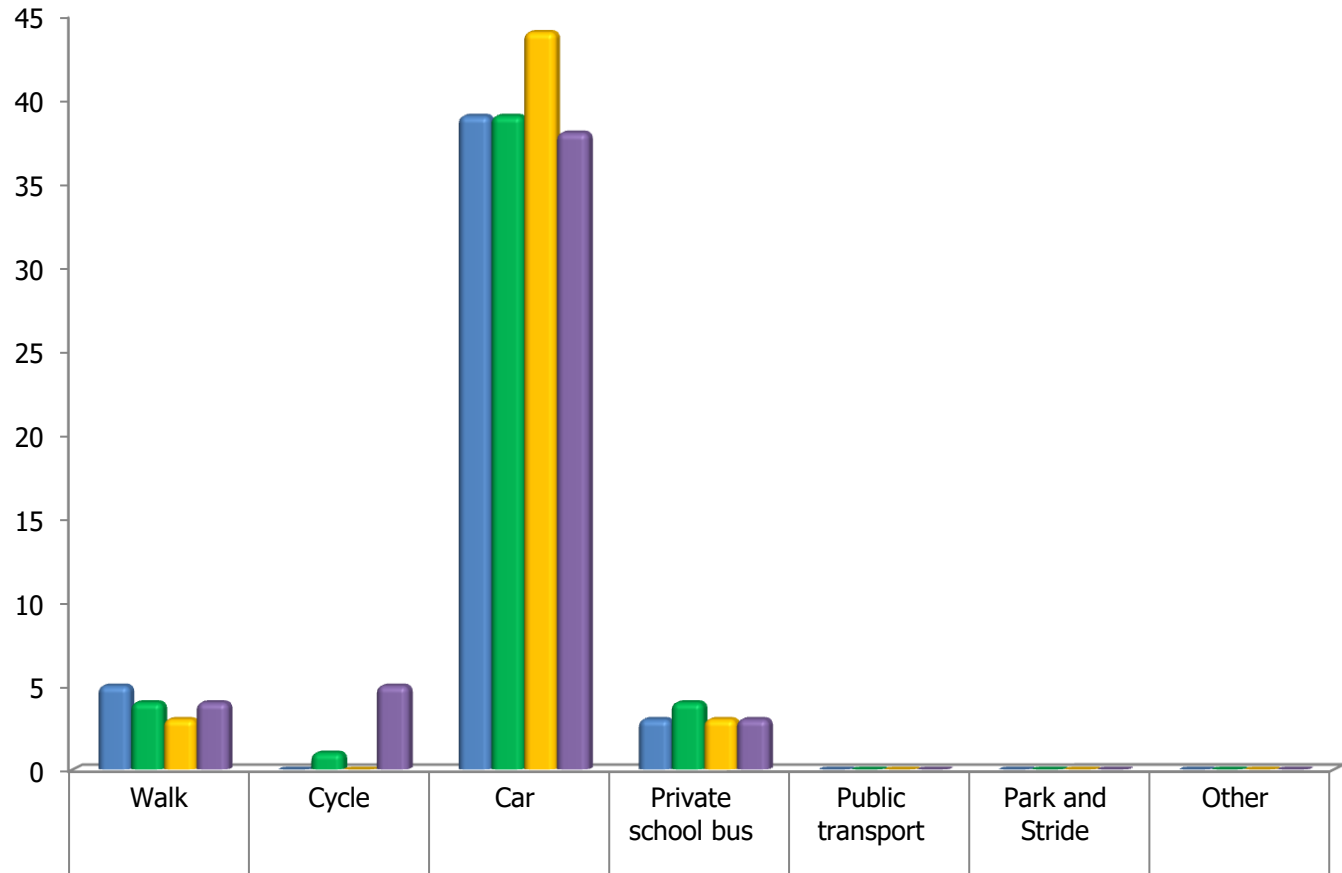

St Oliver's National School

Survey 4: 26th May, 2017

How do you usually travel TO school?

■ 9th October, 2015	5	0	39	3	0	0	0
■ 24th May, 2016	4	1	39	4	0	0	0
■ 28th October, 2016.	3	0	44	3	0	0	0
■ 26th May, 2017	4	5	38	3	0	0	0