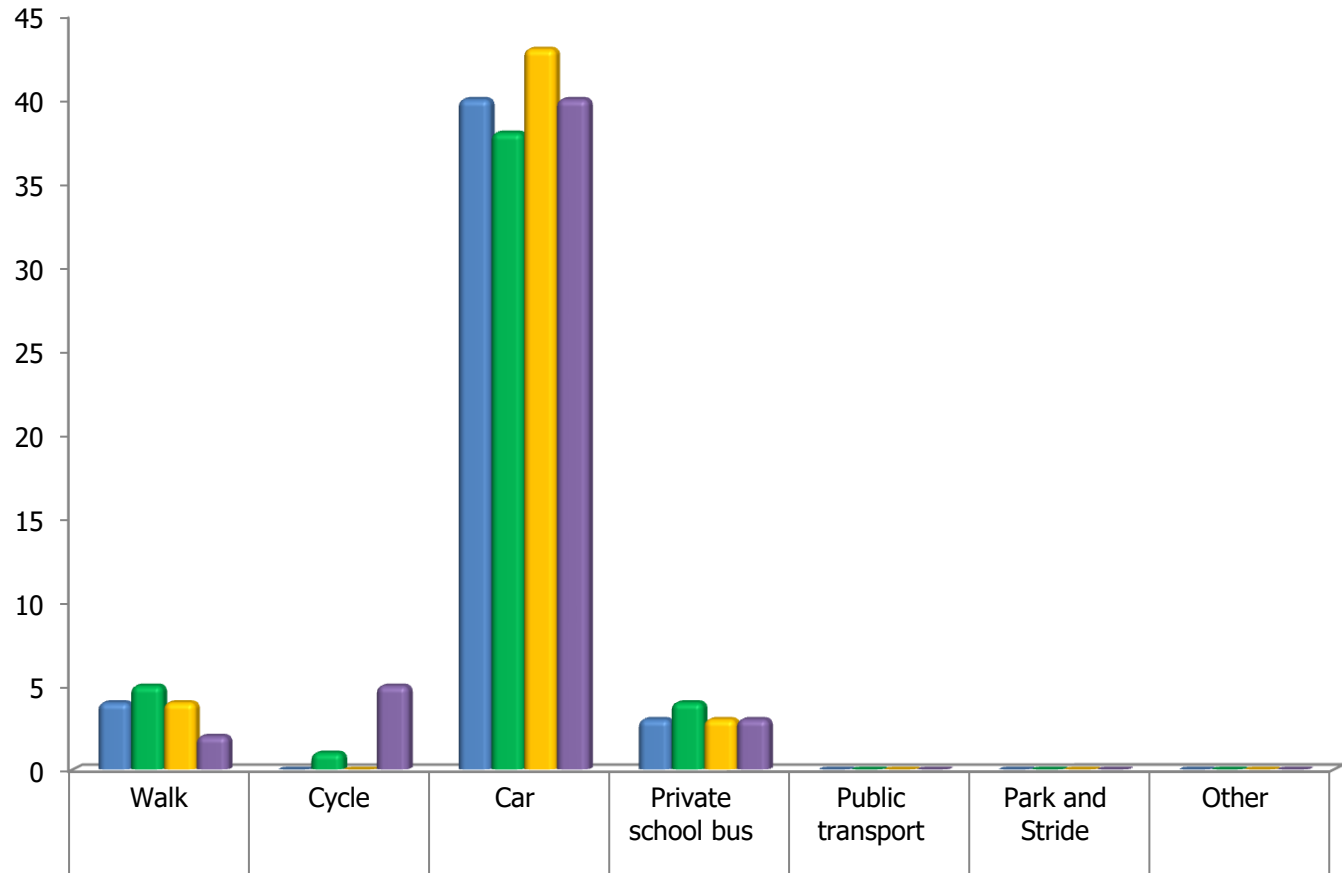

How do you usually travel FROM school?

■ 9th October, 2015	4	0	40	3	0	0	0
■ 24th May, 2016	5	1	38	4	0	0	0
■ 28th October, 2016.	4	0	43	3	0	0	0
■ 26th May, 2017	2	5	40	3	0	0	0