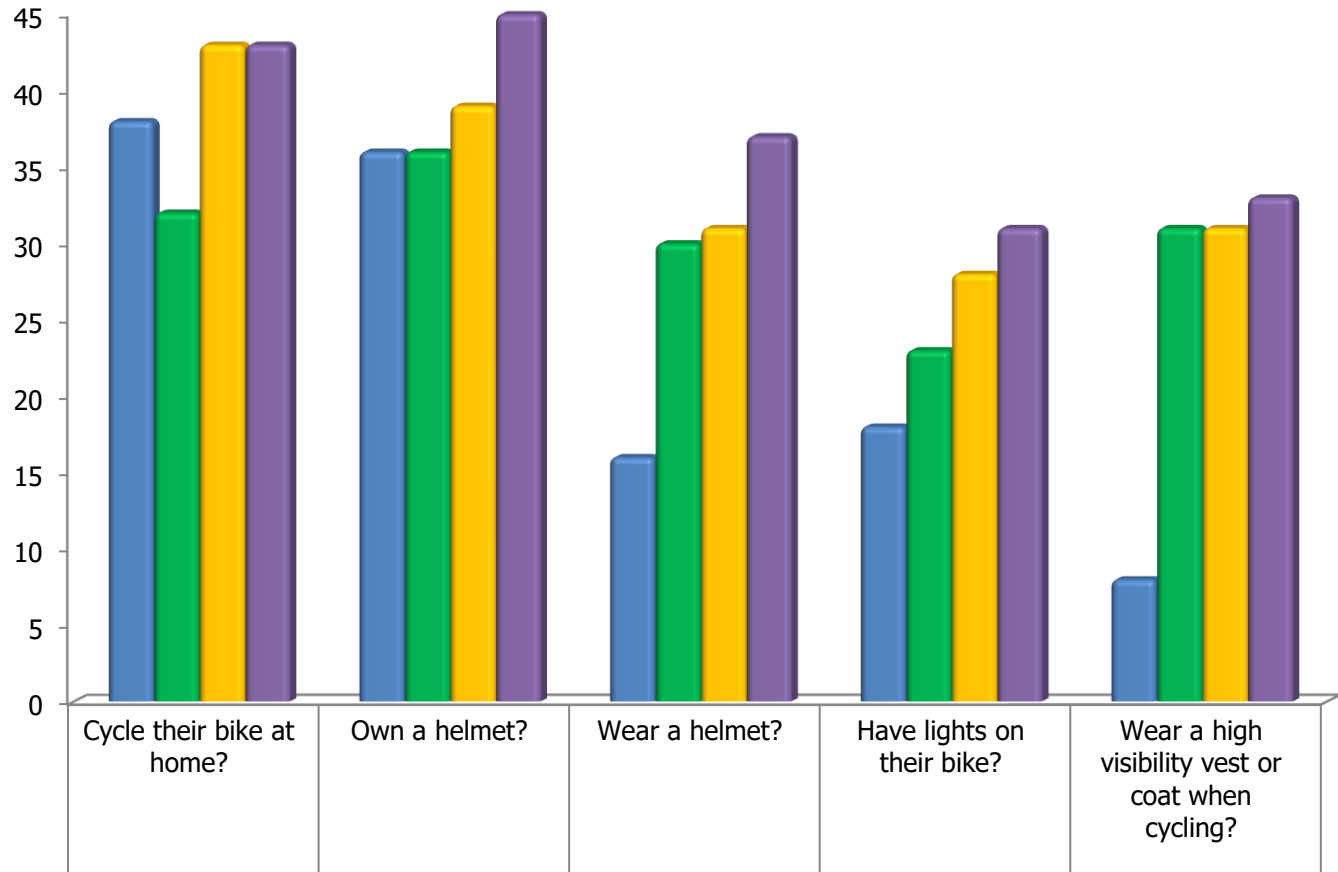

How many students who own or have use of a bike...

■ 9th October, 2015	38	36	16	18	8
■ 24th May, 2016	32	36	30	23	31
■ 28th October, 2016.	43	39	31	28	31
■ 26th May, 2017	43	45	37	31	33

Do you participate in weekly walking events to school?