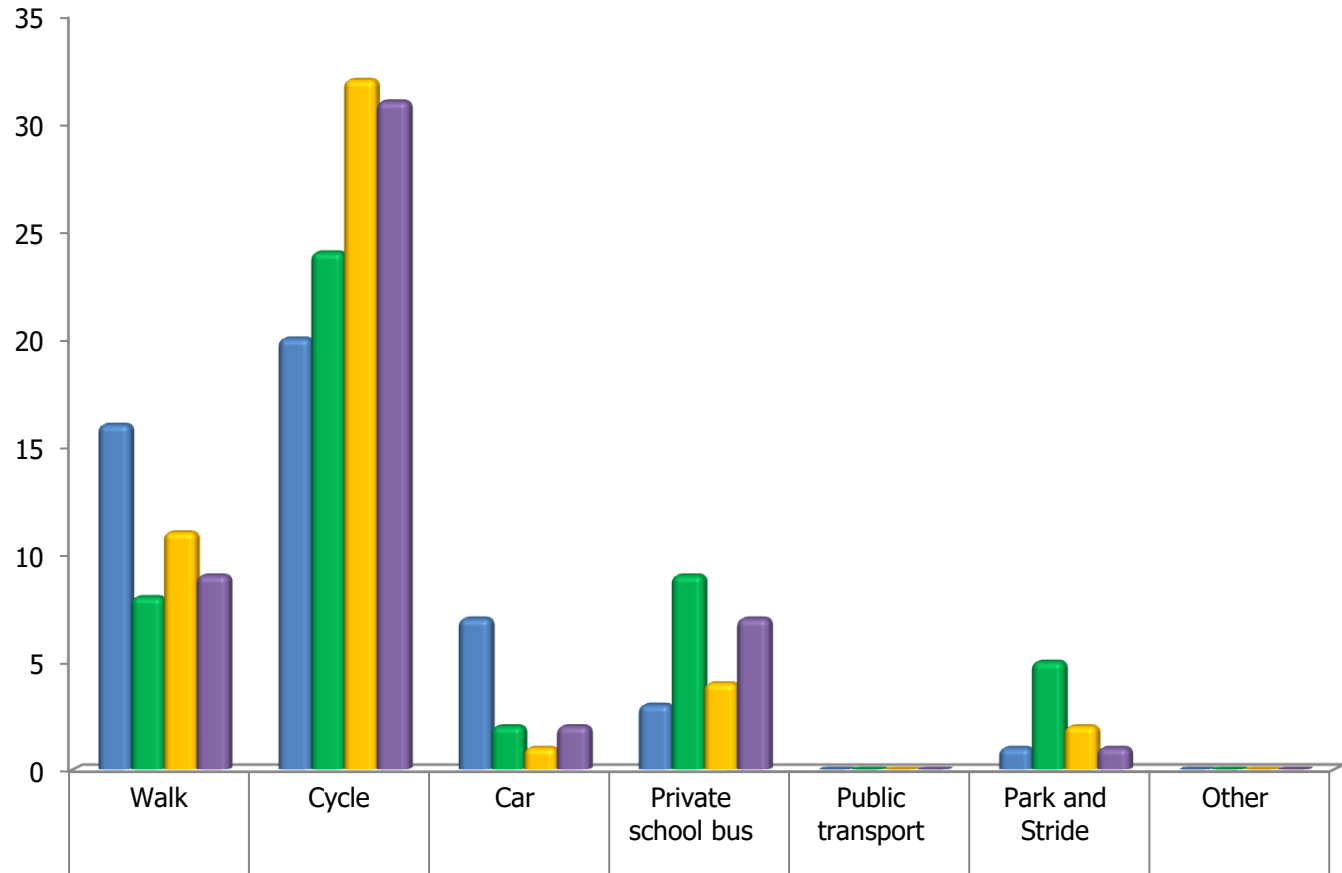

How would you PREFER to travel to school?

■ 9th October, 2015	16	20	7	3	0	1	0
■ 24th May, 2016	8	24	2	9	0	5	0
■ 28th October, 2016.	11	32	1	4	0	2	0
■ 26th May, 2017	9	31	2	7	0	1	0